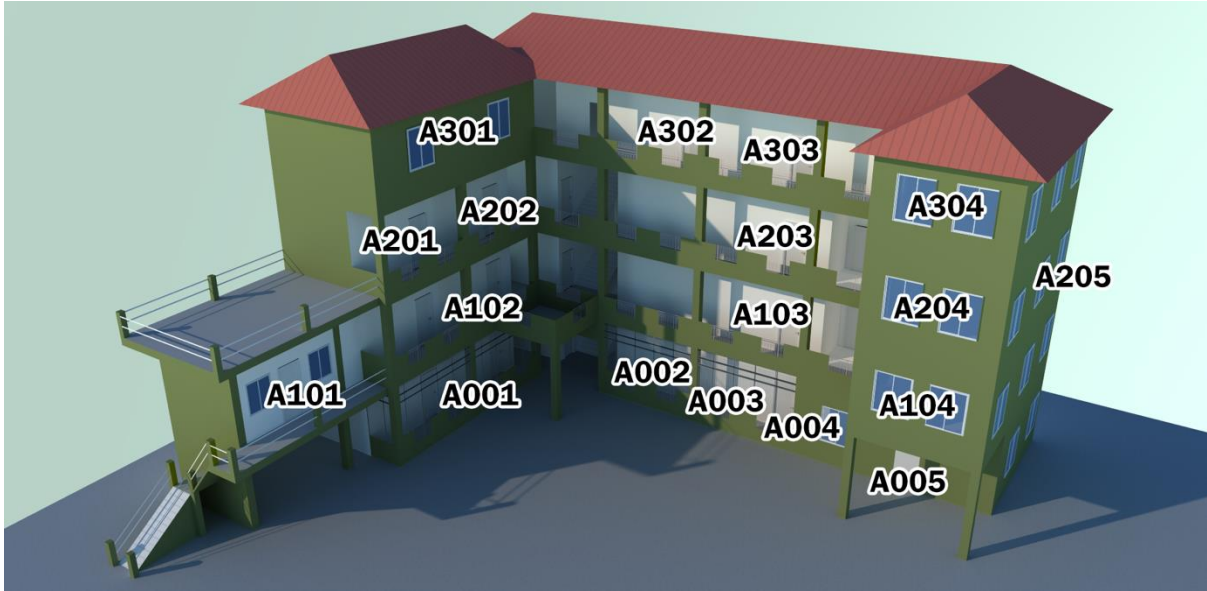

GOVERNMENT J. BUANA COLLEGE

ROOM OUTLAY AND DESCRIPTION (Updated on 16th JANUARY 2024)

MAP SHOWING LOCATION OF GOVERNMENT J. BUANA COLLEGE,

LAYOUT OF BUILDINGS

Room Number Format:

Example: A204 = Economics Core Room

ACADEMIC BLOCK – I

ACADEMIC BLOCK – II

ACADEMIC BLOCK – I

ROOM NUMBER	CLASS / OFFICE ALLOTTED
GROUND FLOOR	
A001	II Semester Geography Multidisciplinary IV Semester History Elective IV Semester Economics Elective IV Semester English Elective IV Semester Education Elective
A002	RSETI Classroom
A003	RSETI Computer Laboratory
A004	RSETI Office
A005	IGNOU Office
FIRST FLOOR	
A101	Examinations Board Office
A102	II Semester Public Administration Minor II Semester History Minor II Semester Education Minor II Semester English Minor II Semester Education Multi-Disciplinary Course IV Sem Political Science Elective
A103	VI Semester English
A104	VI Semester Geography
SECOND FLOOR	
A201	II Semester History Major VI Semester History
A202	II Semester Mizo Major VI Semester Mizo
A203	II Semester Political Science Major VI Semester Political Science
A204	II Semester Economics Major VI Semester Economics
A205	II Semester Public Administration Major VI Semester Public Administration
THIRD FLOOR	
A301	II Semester Economics Minor II Semester Mizo Minor II Semester Political Science Minor II Semester Geography Minor II Semester VAC (Section B) II Semester Mizo Multidisciplinary IV Semester Environmental Studies (EVS) (Section A)
A302	II Semester Commerce Major & Minor
A303	IV Semester Commerce II Semester Commerce Multi-Disciplinary Course II Semester History Minor
A304	VI Semester Commerce