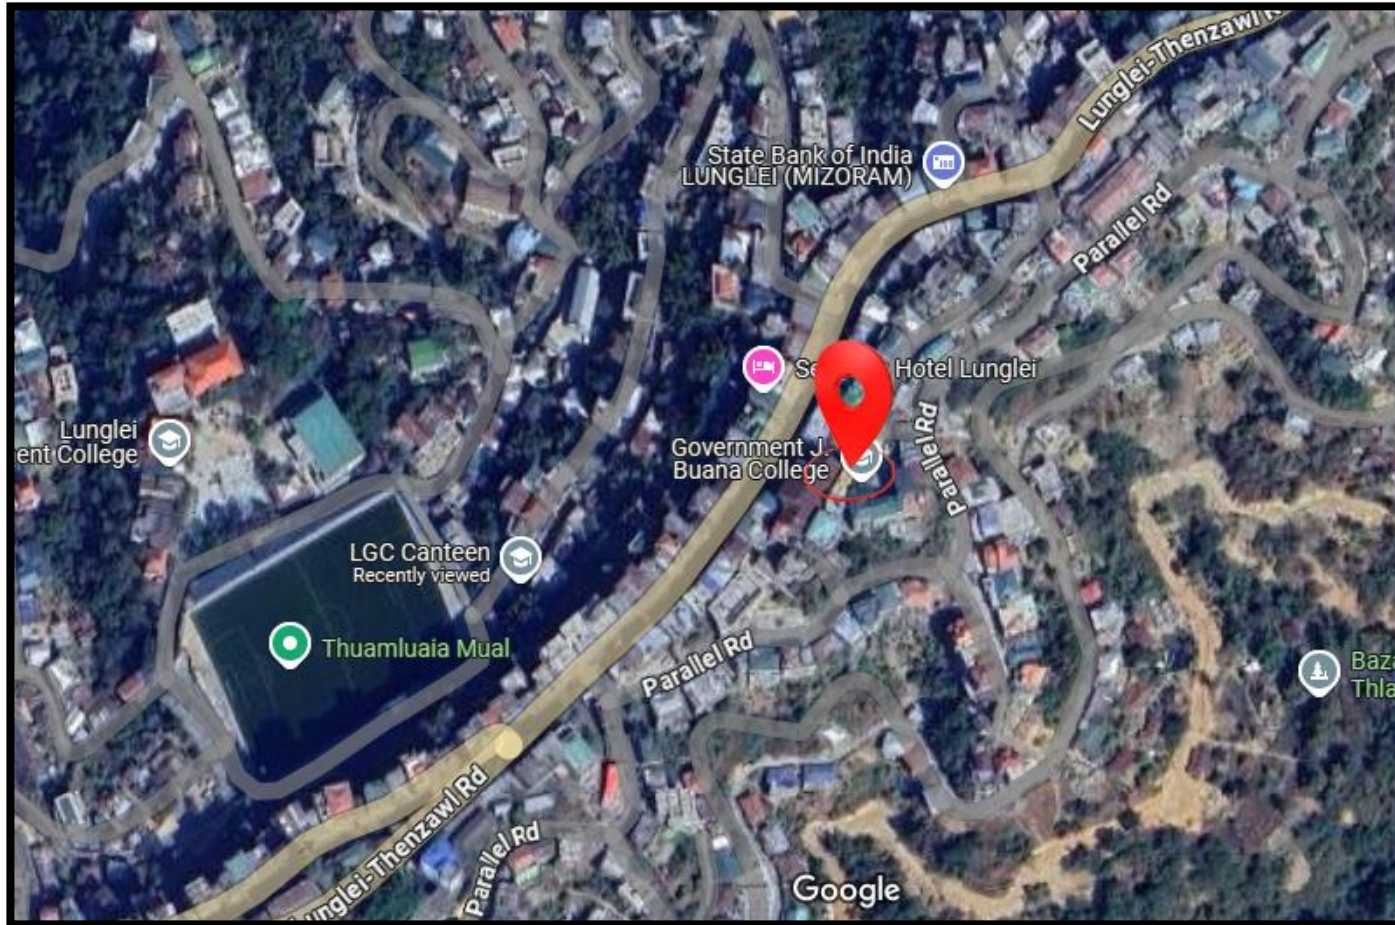

GOVERNMENT J. BUANA COLLEGE

ROOM OUTLAY AND DESCRIPTION (Updated on 16th JANUARY 2024)

MAP SHOWING LOCATION OF GOVERNMENT J. BUANA COLLEGE,

LAYOUT OF BUILDINGS

Room Number Format:

Example: A204 = Economics Core Room